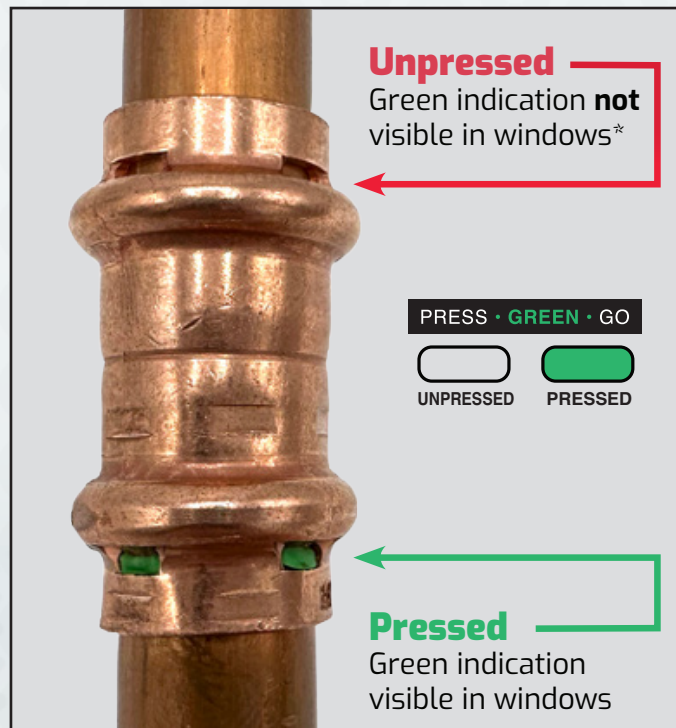

QUICKFITTING®

SUREPRESS™

PRESS · GREEN · GO

QuickFitting® SurePress™

An innovative line of press fittings with a patented design that visually confirms a successful press.

Simply press the fitting,
see green and go!

VISUAL
INDICATION

VISIBLE
UP TO 5 FT

* Green indication may show through windows prior to pressing. Once pressed, the green indication will expand, confirming a successful press.

MISS ONE? SEE IT BEFORE IT LEAKS

The green indication that confirms a successful press is visible up to five feet away, allowing installers and inspectors to identify if a fitting has been pressed prior to pressure testing.

Save time and money with **QuickFitting® SurePress™**, the optimal choice for plumbing professionals.